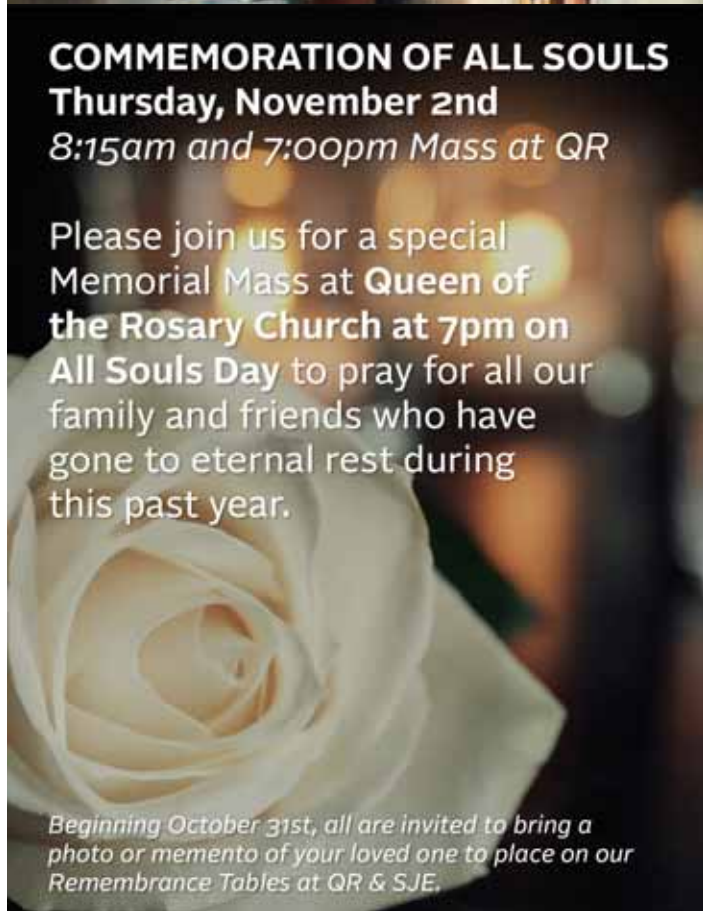

Beginning October 31st, all are invited to bring a photo or memento of your loved one to place on our Remembrance Tables at QR & SJE.

Turkey BUNCO

11 • 03 • 23 | 6:30pm

Shea Hall

Hosted by the
OLBS Women's Club