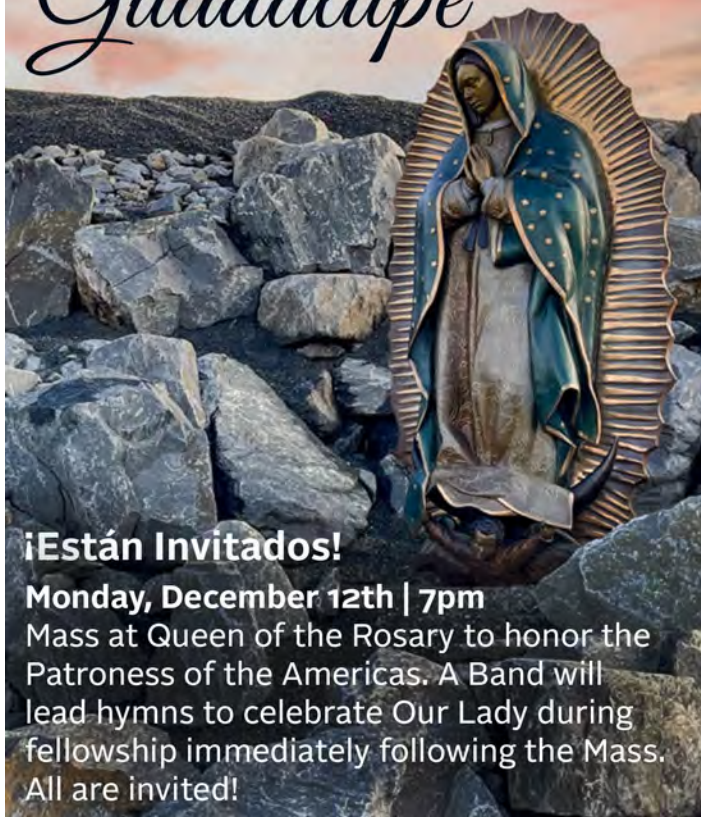

Nuestra Señora de Guadalupe

¡Están Invitados!

Monday, December 12th | 7pm

Mass at Queen of the Rosary to honor the Patroness of the Americas. A Band will lead hymns to celebrate Our Lady during fellowship immediately following the Mass. All are invited!