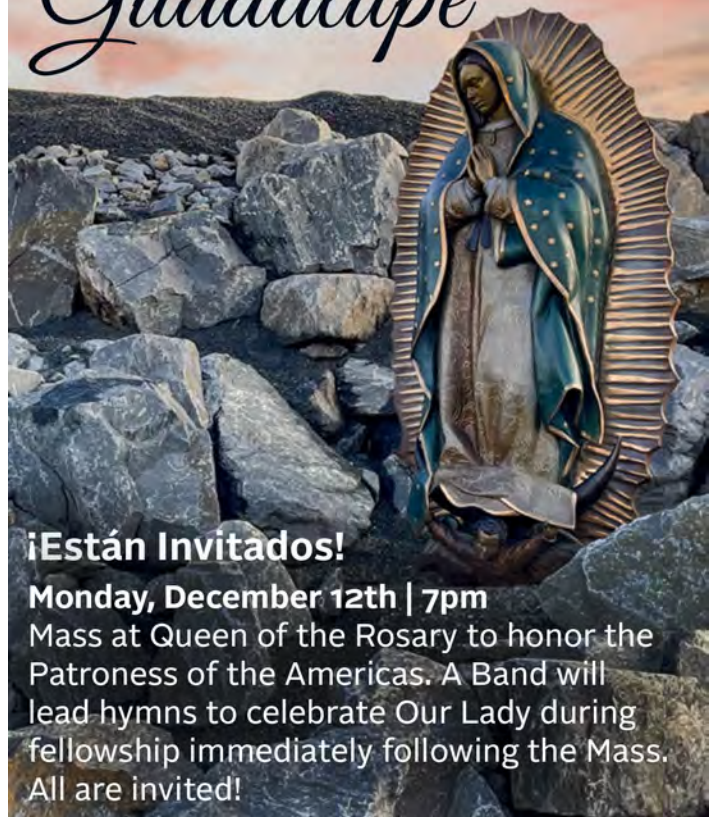

¡Están Invitados!

Monday, December 12th | 7pm

Mass at Queen of the Rosary to honor the Patroness of the Americas. A Band will lead hymns to celebrate Our Lady during fellowship immediately following the Mass. All are invited!